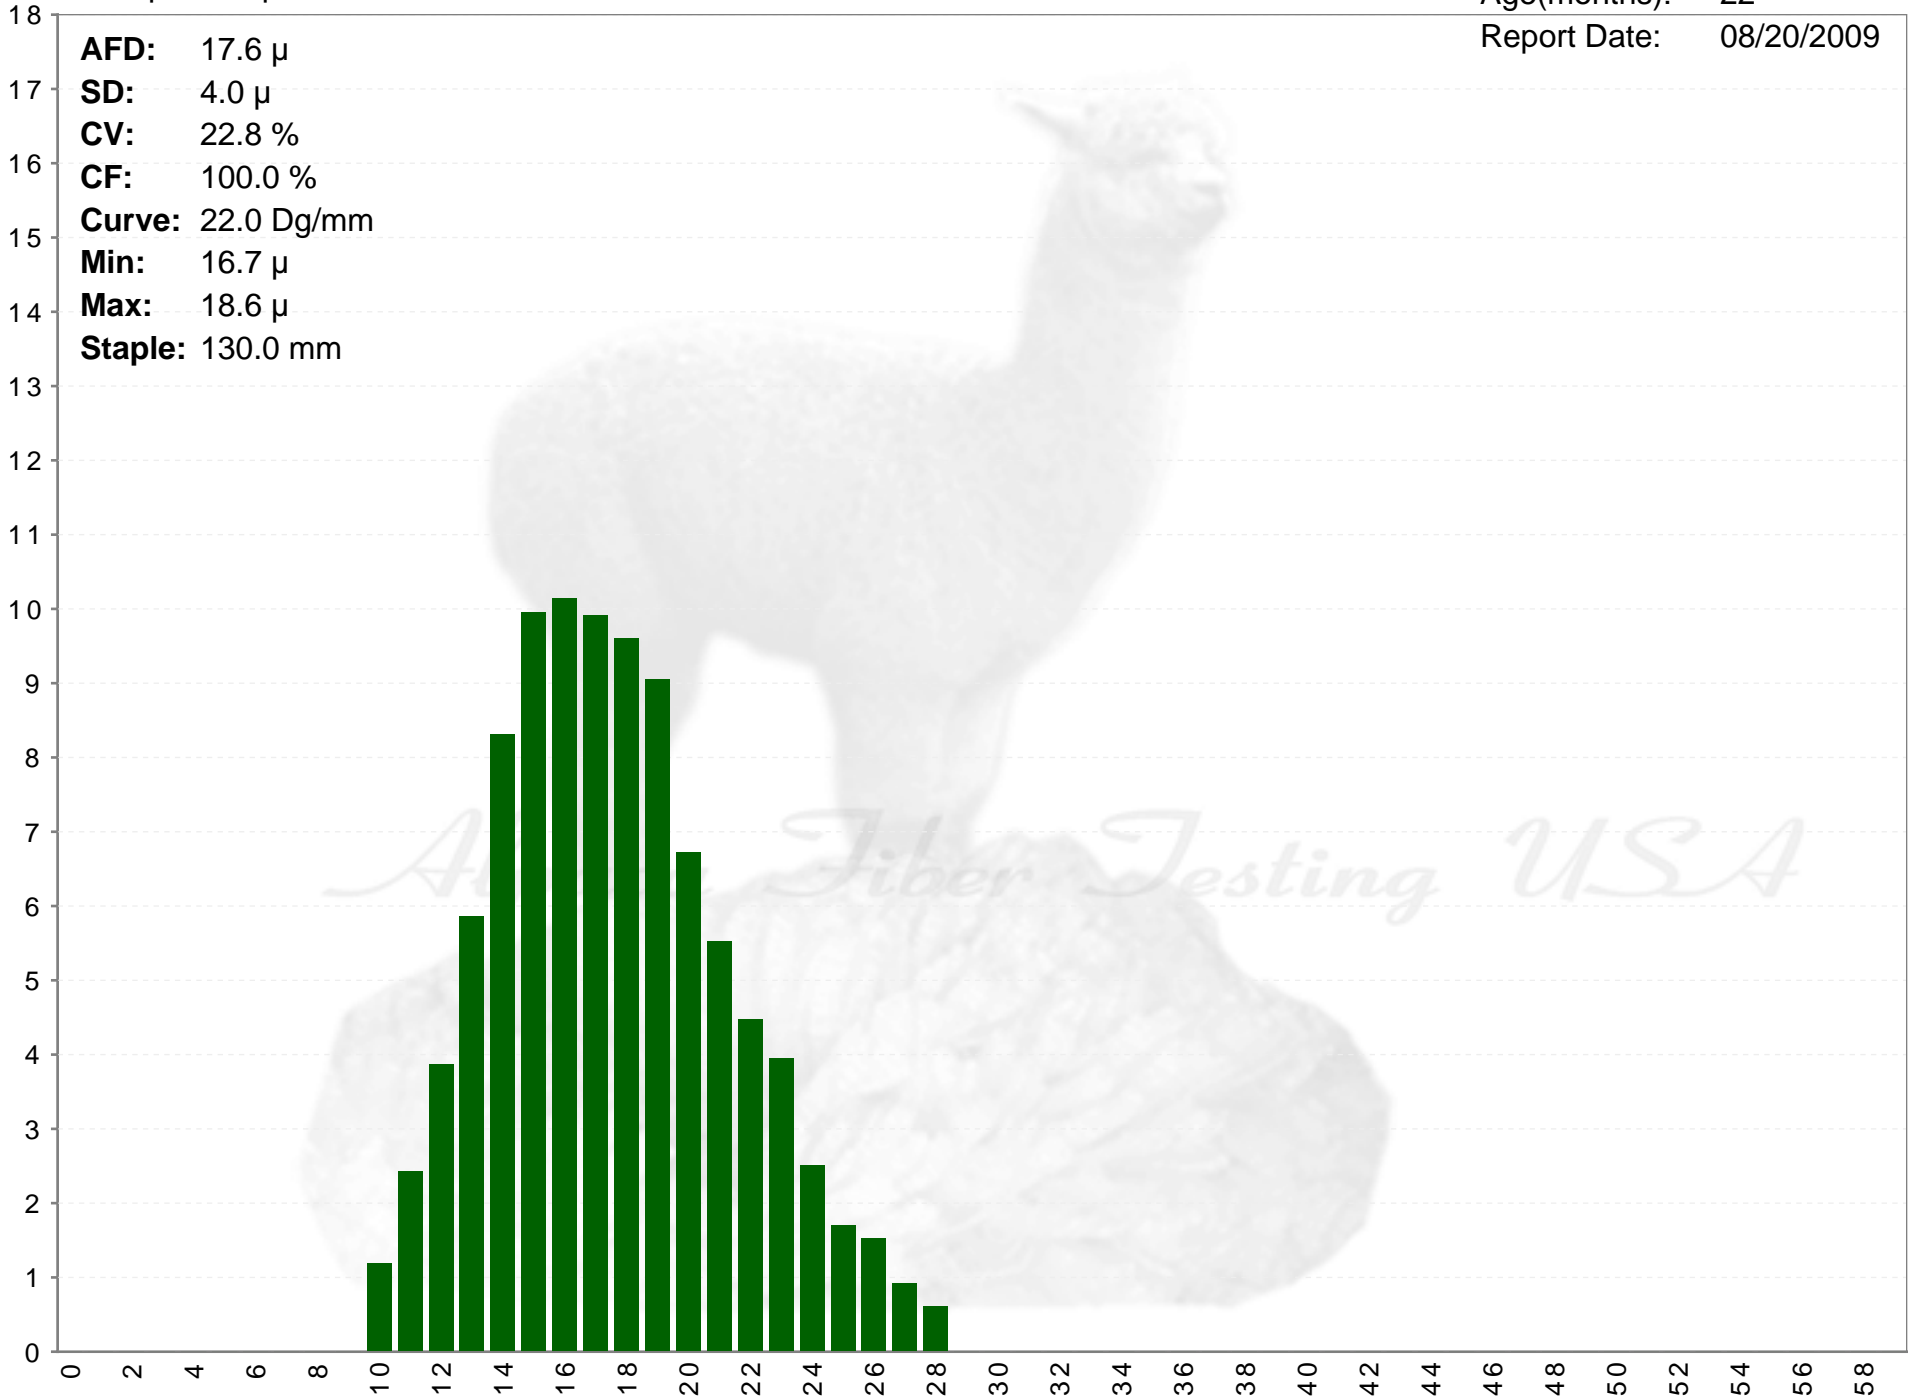

Sun Spiced Alpacas

SUN SWEET MAGNOLIA

Age(months): 22
Report Date: 08/20/2009

AFD: 17.6 μ
SD: 4.0 μ
CV: 22.8 %
CF: 100.0 %
Curve: 22.0 Dg/mm
Min: 16.7 μ
Max: 18.6 μ
Staple: 130.0 mm

% of Fibers

Fiber Diameter (microns)

Sun Spiced Alpacas

SUN SWEET MAGNOLIA

Age(months): 22

Report Date: 08/20/2009

AFD: 17.6 μ
SD: 4.0 μ
CV: 22.8 %
CF: 100.0 %
Curve: 22.0 Dg/mm
Min: 16.7 μ
Max: 18.6 μ
Staple: 130.0 mm