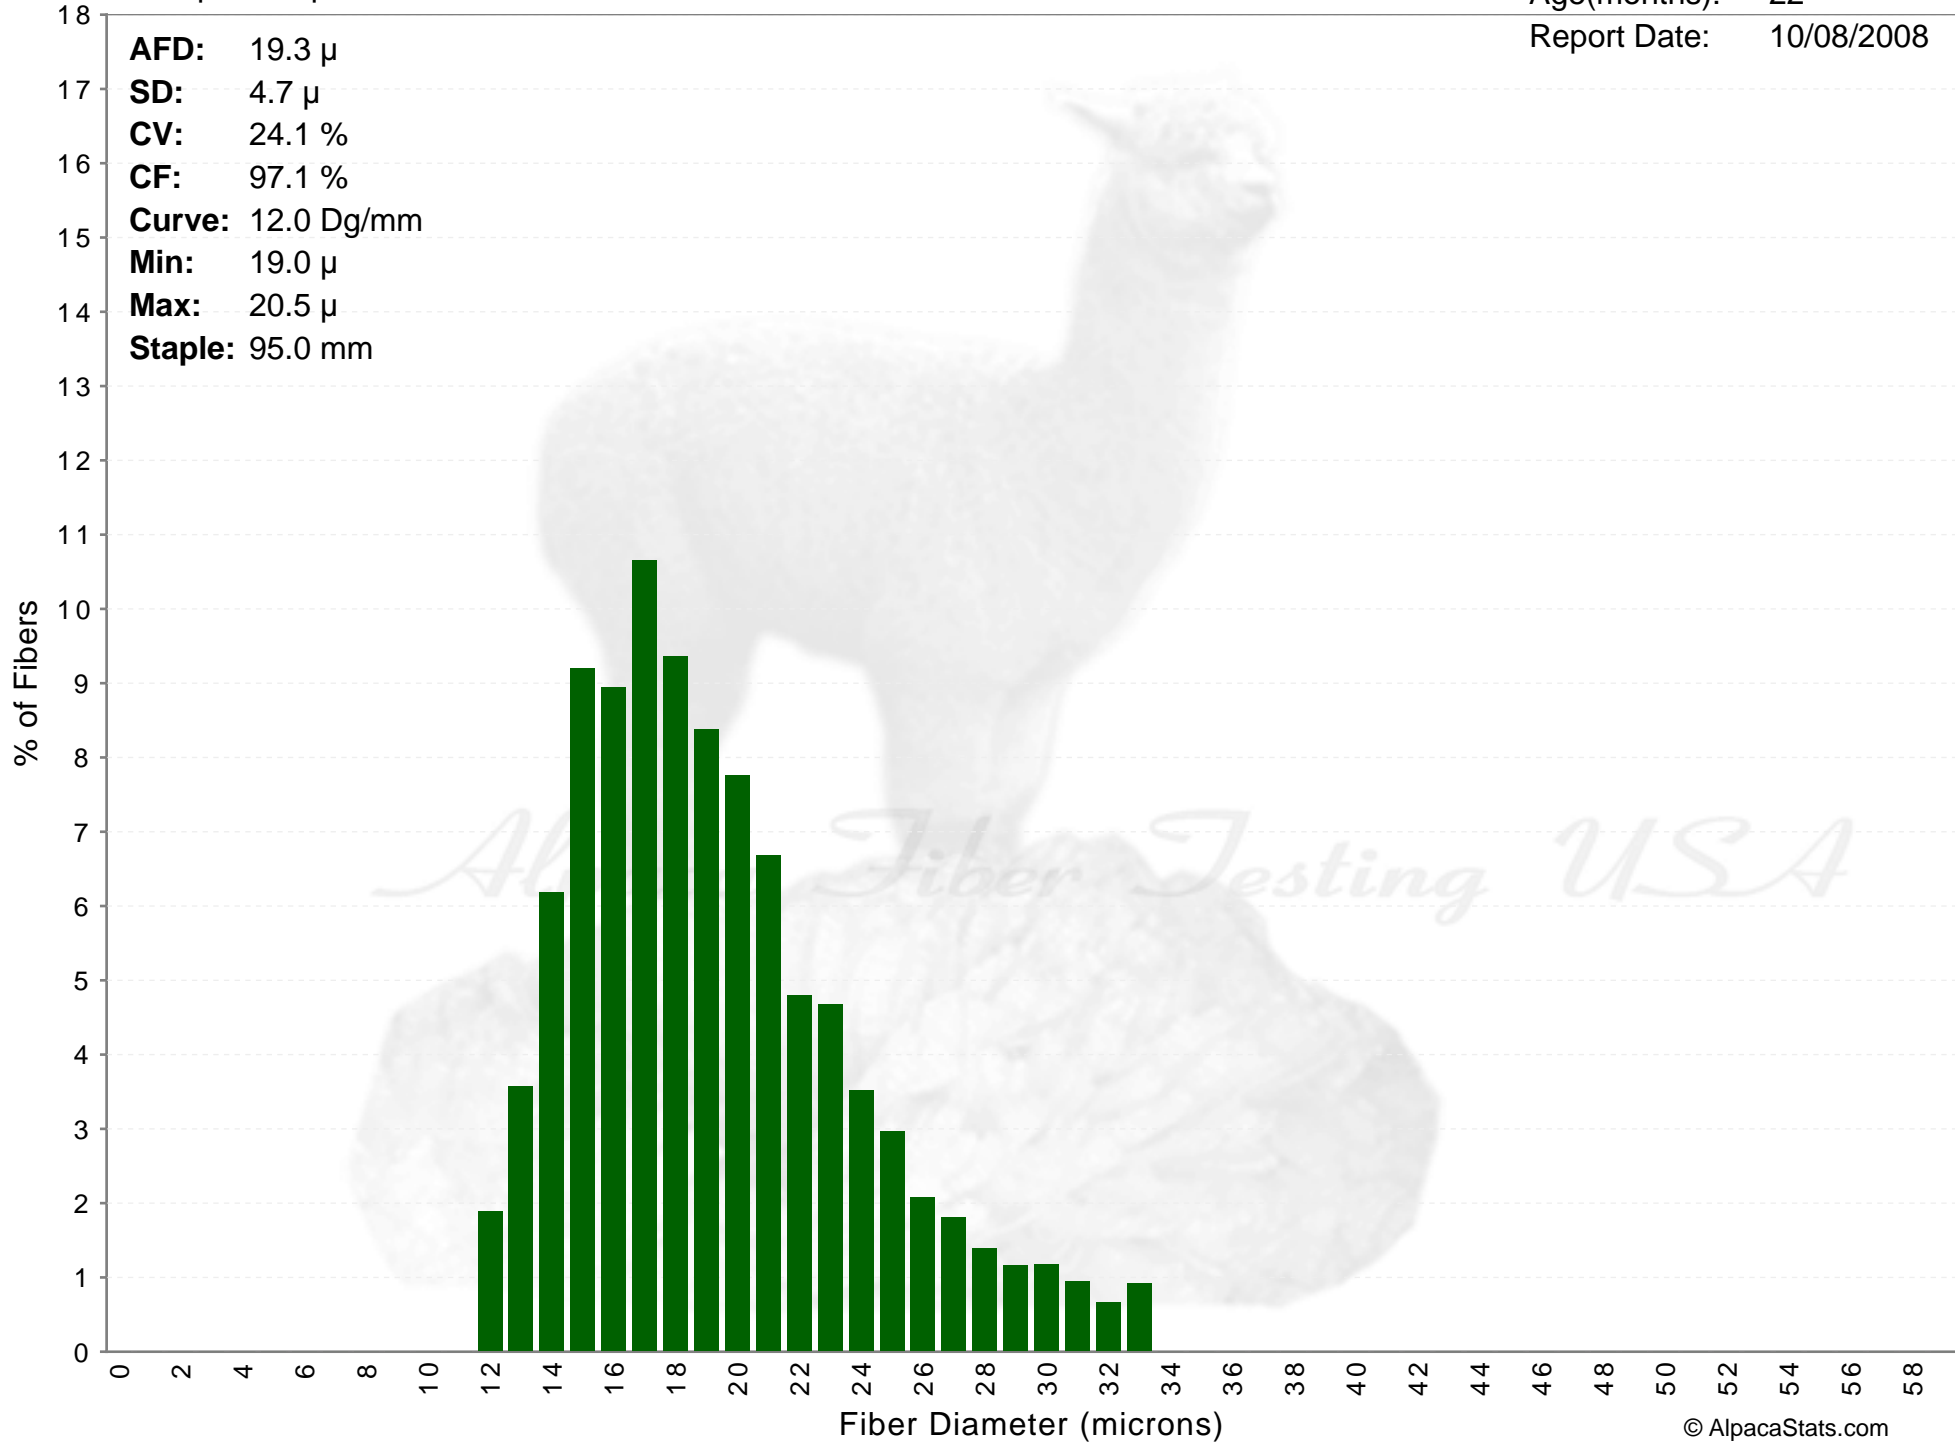

Sun Spiced Alpacas

KEELA

Age(months): 22
Report Date: 10/08/2008

AFD: 19.3 μ
SD: 4.7 μ
CV: 24.1 %
CF: 97.1 %
Curve: 12.0 Dg/mm
Min: 19.0 μ
Max: 20.5 μ
Staple: 95.0 mm

Sun Spiced Alpacas

KEELA

Age(months): 22

Report Date: 10/08/2008

AFD: 19.3 μ
SD: 4.7 μ
CV: 24.1 %
CF: 97.1 %
Curve: 12.0 Dg/mm
Min: 19.0 μ
Max: 20.5 μ
Staple: 95.0 mm