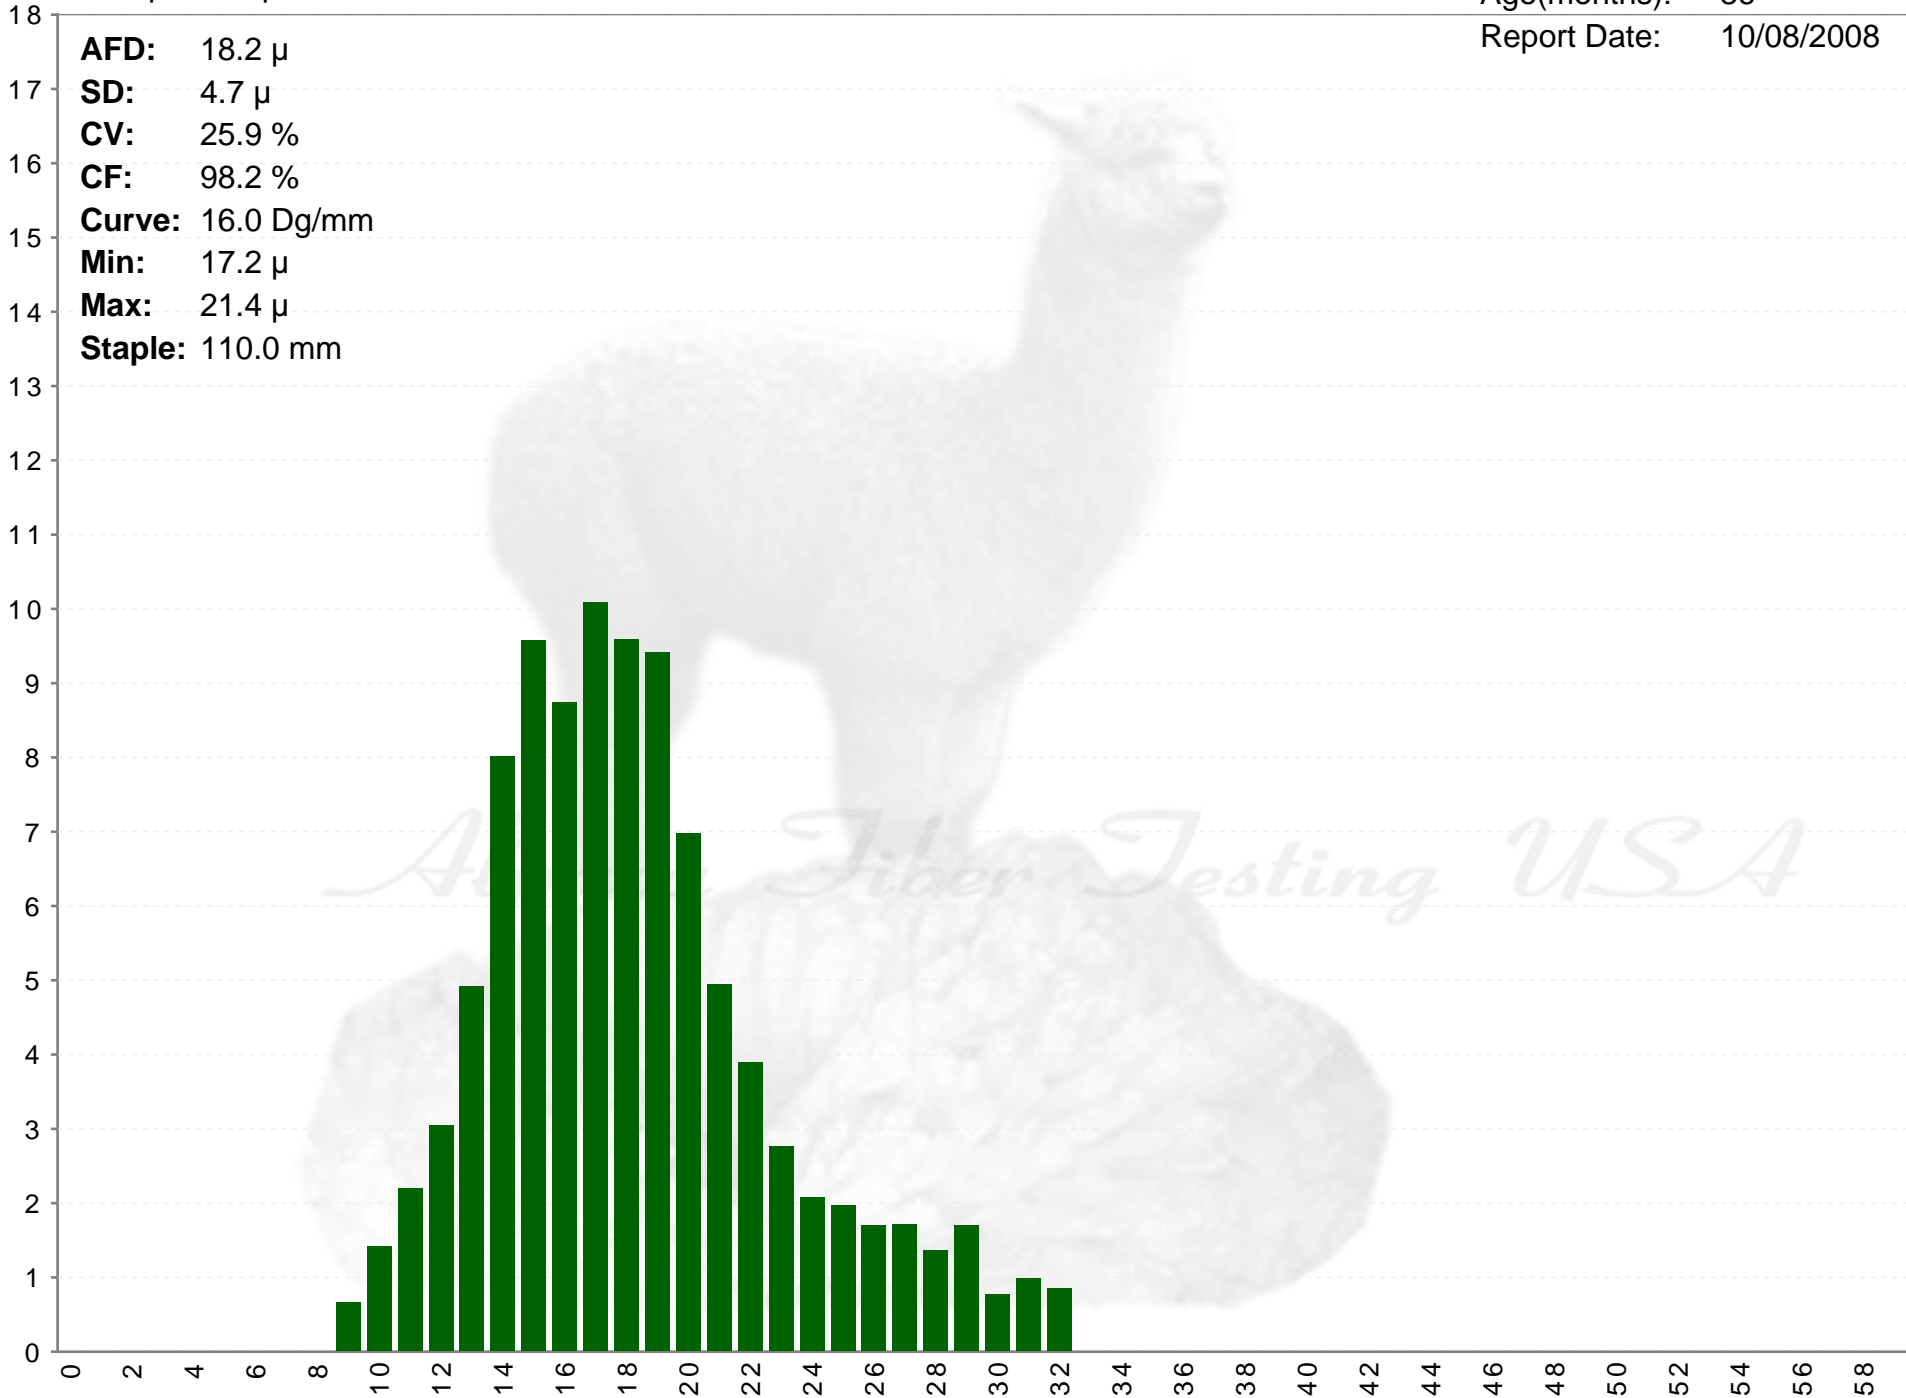

Sun Spiced Alpacas

BOOMER

Age(months): 36
Report Date: 10/08/2008

AFD: 18.2 μ
SD: 4.7 μ
CV: 25.9 %
CF: 98.2 %
Curve: 16.0 Dg/mm
Min: 17.2 μ
Max: 21.4 μ
Staple: 110.0 mm

% of Fibers

Fiber Diameter (microns)

AFD: 18.2 μ
SD: 4.7 μ
CV: 25.9 %
CF: 98.2 %
Curve: 16.0 Dg/mm
Min: 17.2 μ
Max: 21.4 μ
Staple: 110.0 mm