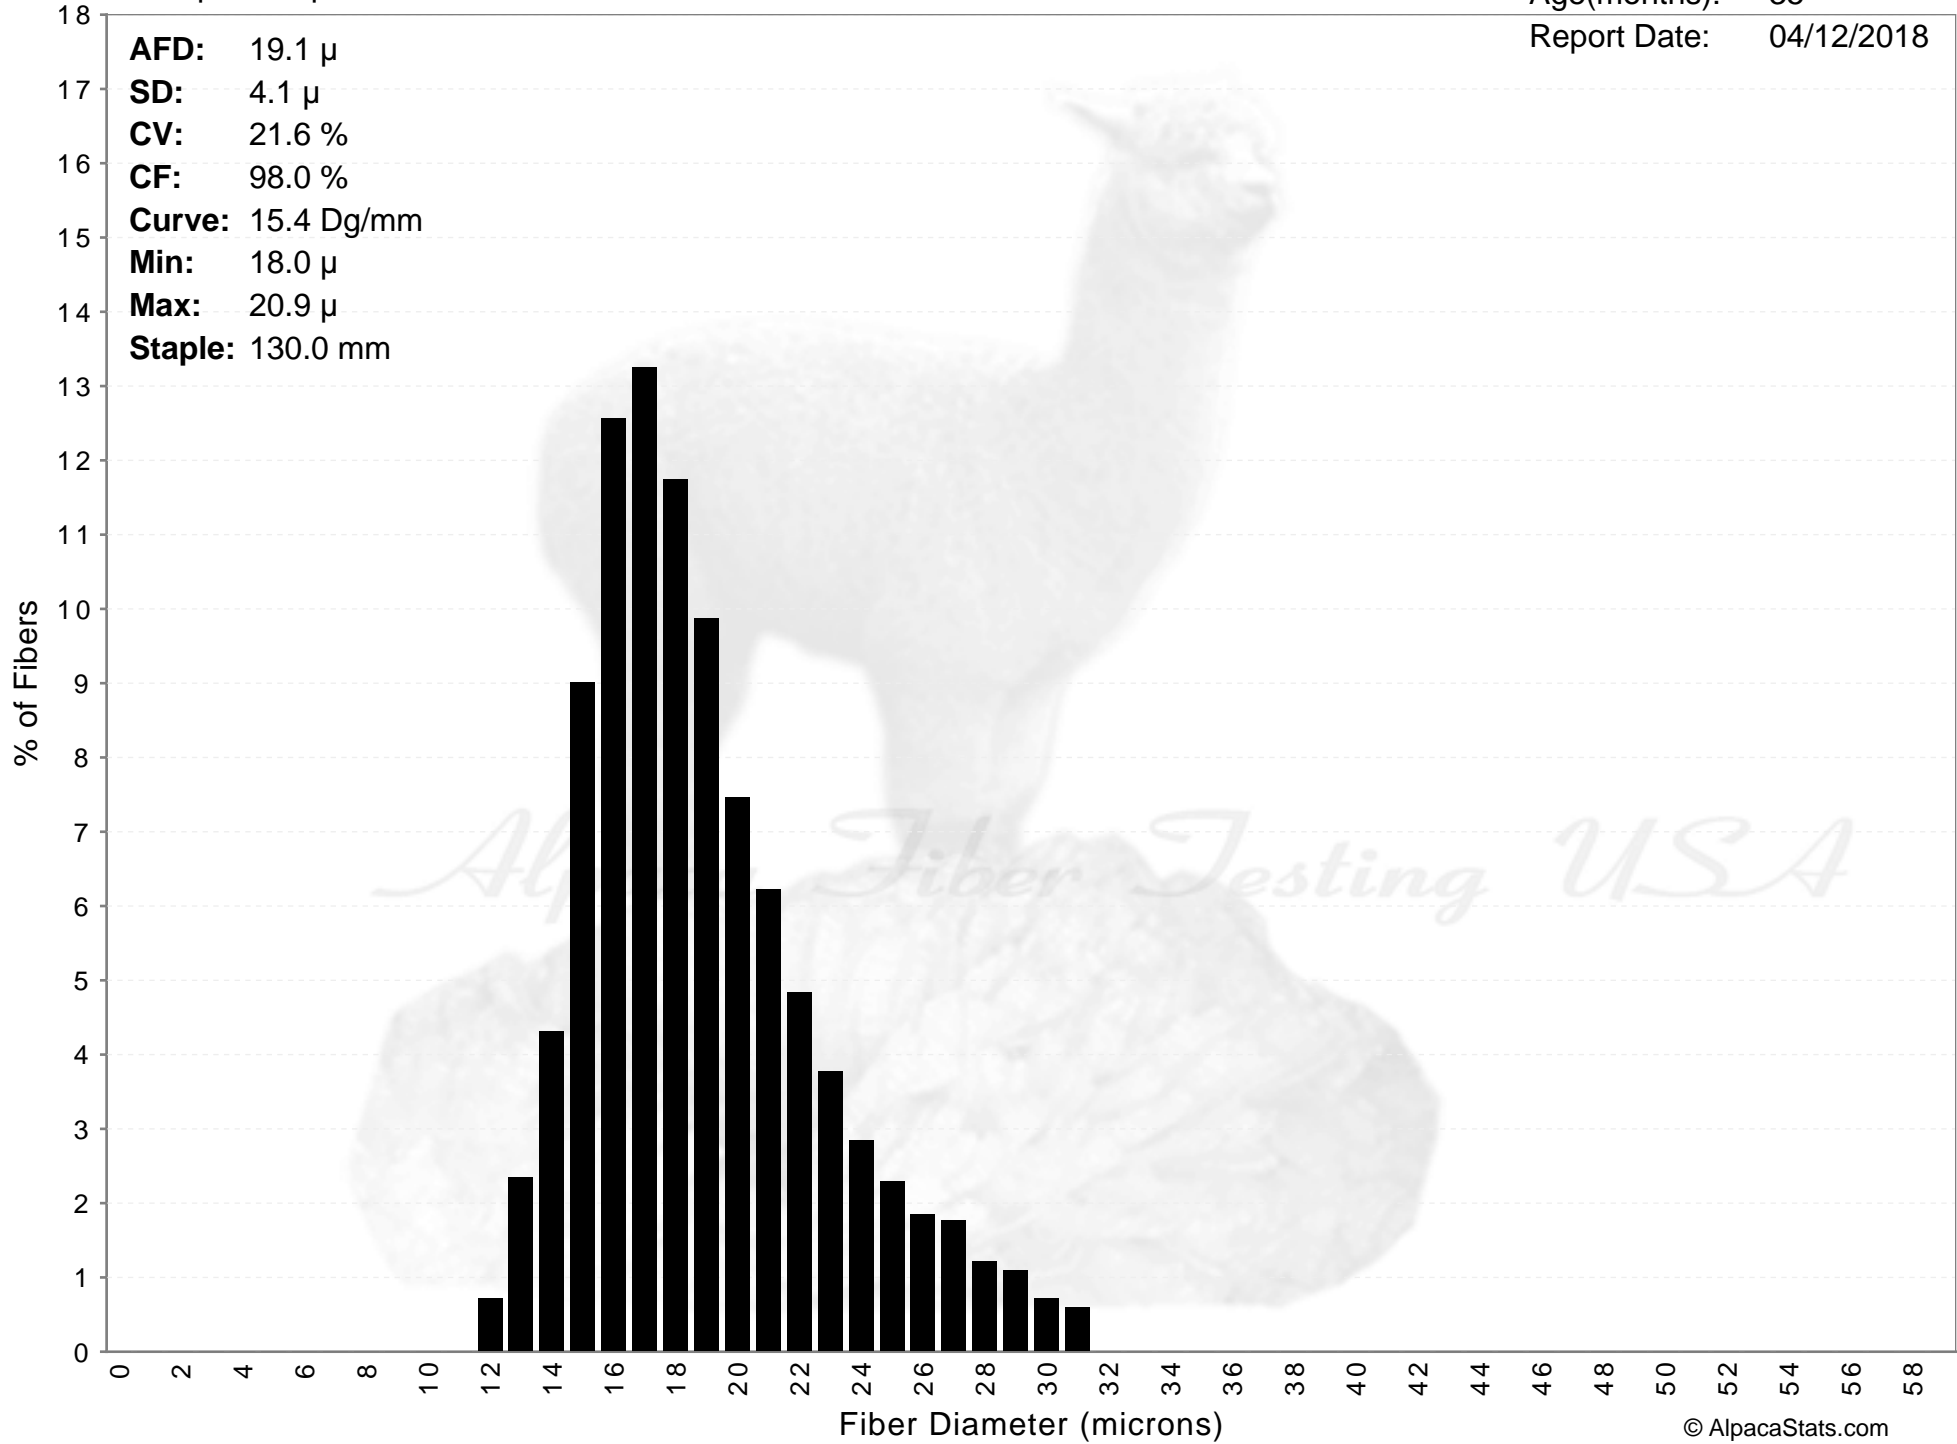

Sun Spiced Alpacas

SUGAR

Age(months): 35
Report Date: 04/12/2018

AFD: 19.1 μ
SD: 4.1 μ
CV: 21.6 %
CF: 98.0 %
Curve: 15.4 Dg/mm
Min: 18.0 μ
Max: 20.9 μ
Staple: 130.0 mm

SUGAR

AFD: 19.1 μ
SD: 4.1 μ
CV: 21.6 %
CF: 98.0 %
Curve: 15.4 Dg/mm
Min: 18.0 μ
Max: 20.9 μ
Staple: 130.0 mm