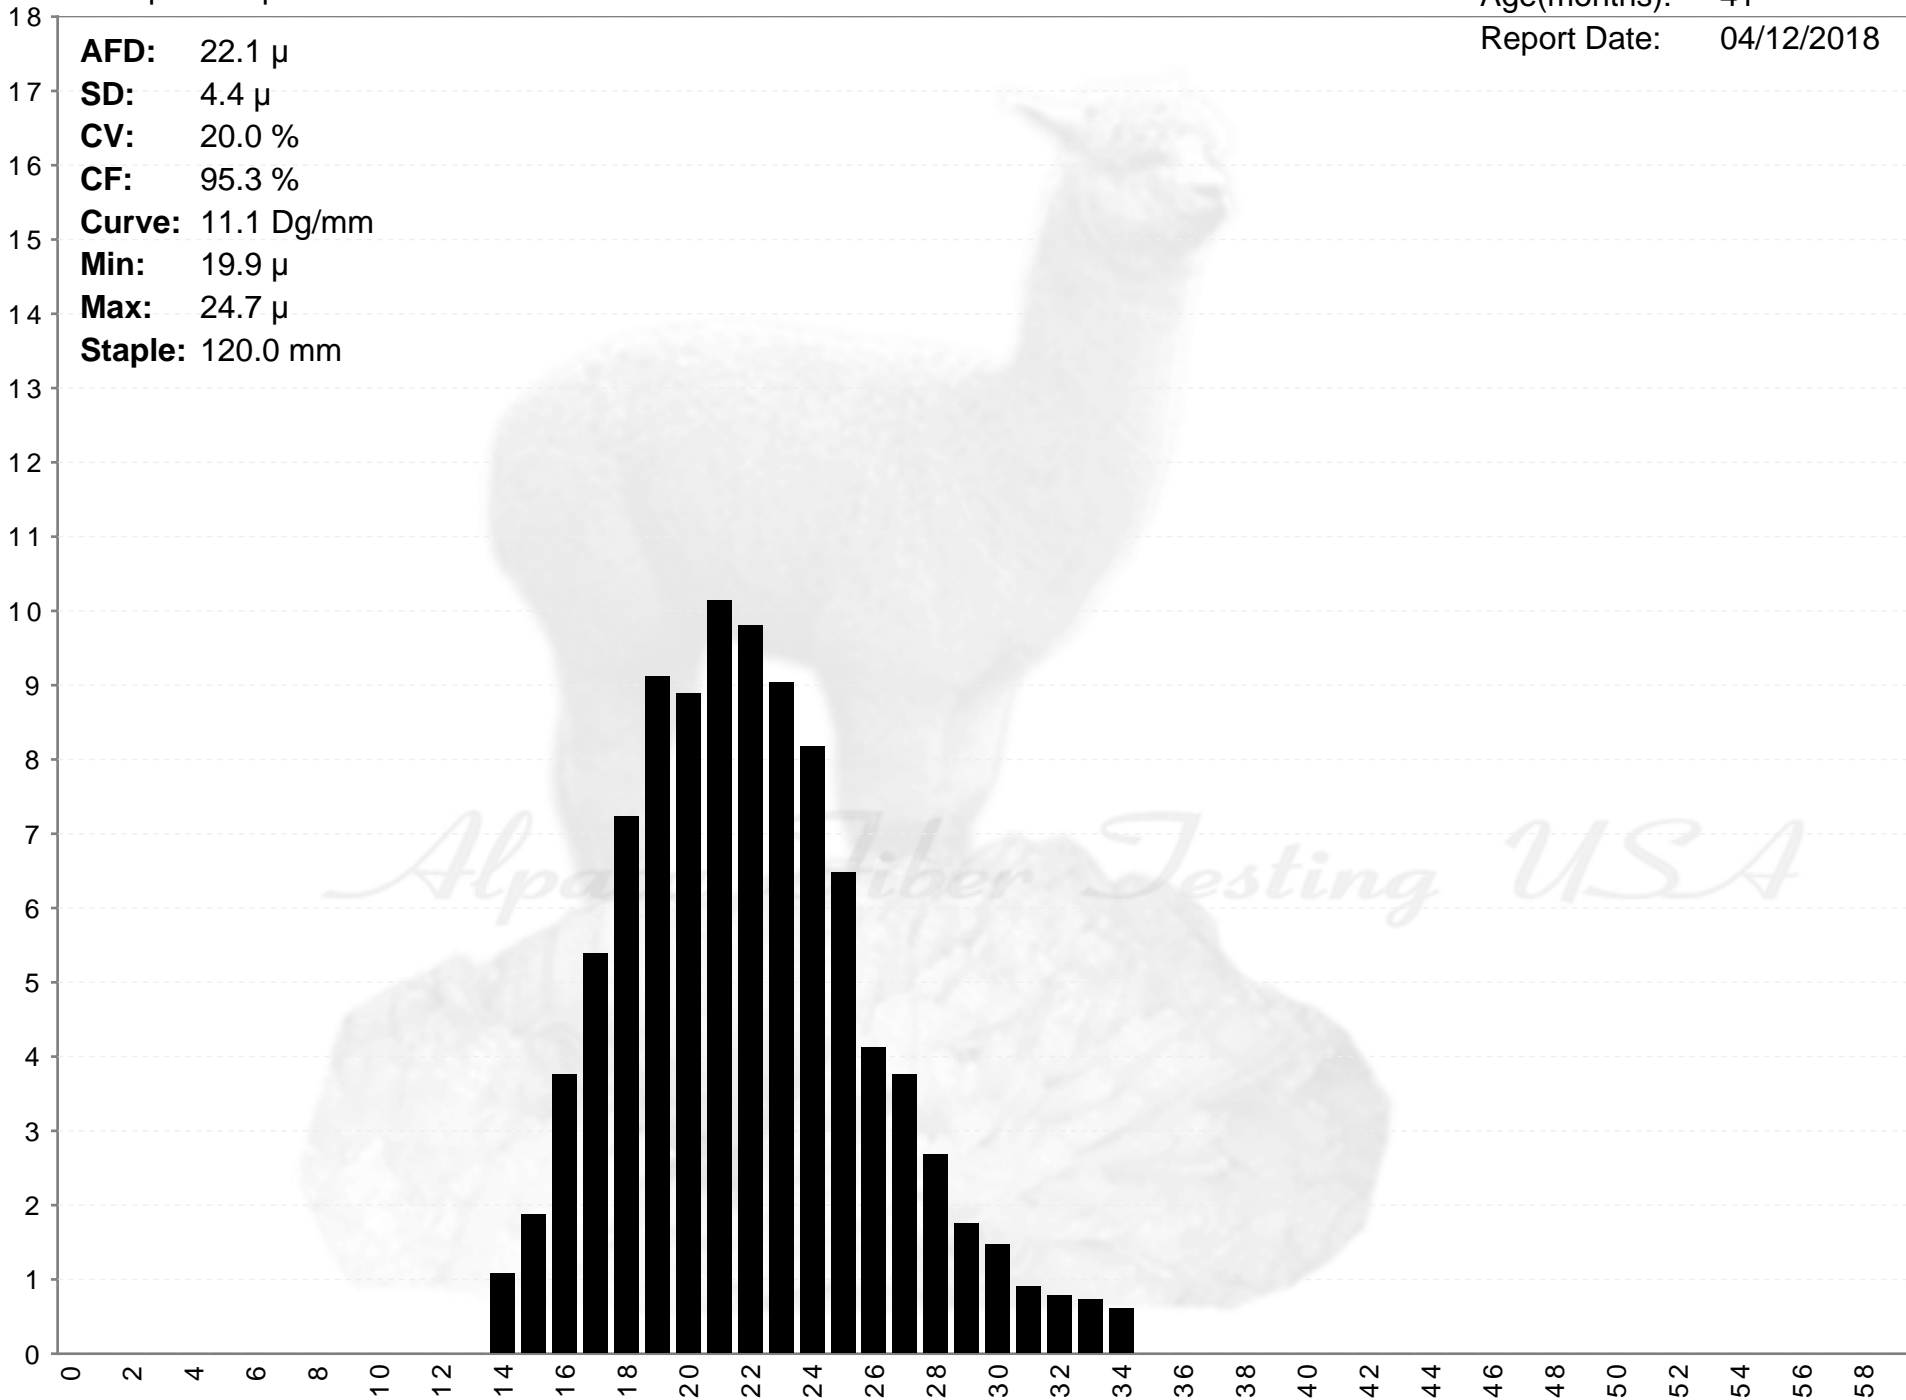

Sun Spiced Alpacas

HONEYSUCKLE

Age(months): 41
Report Date: 04/12/2018

AFD: 22.1 μ
SD: 4.4 μ
CV: 20.0 %
CF: 95.3 %
Curve: 11.1 Dg/mm
Min: 19.9 μ
Max: 24.7 μ
Staple: 120.0 mm

% of Fibers

Fiber Diameter (microns)