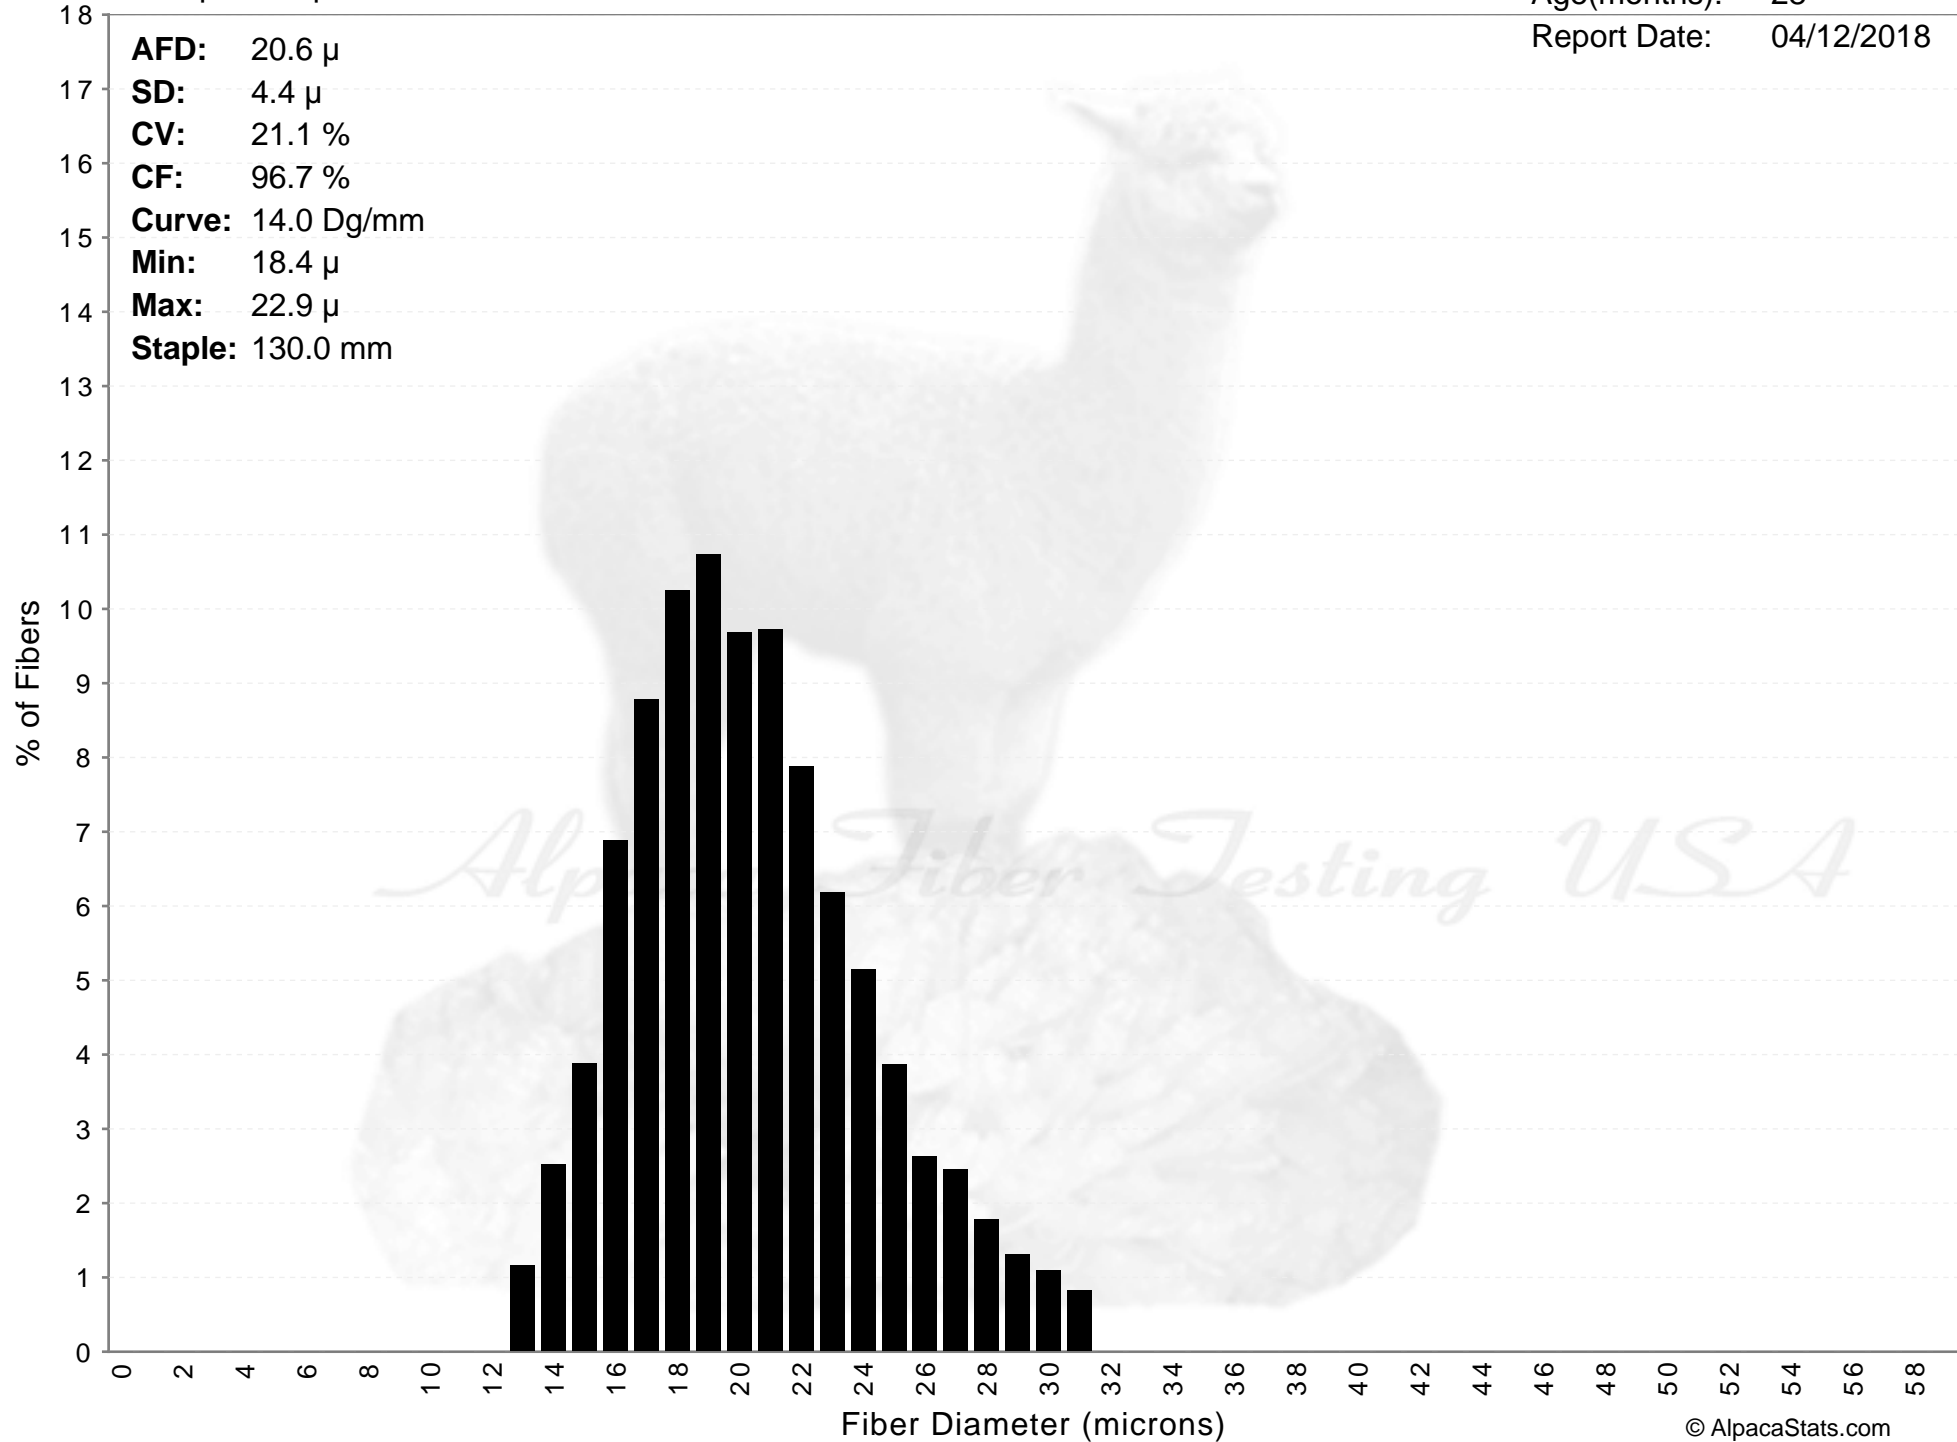

Sun Spiced Alpacas

DARSEY

Age(months): 28
Report Date: 04/12/2018

AFD: 20.6 μ
SD: 4.4 μ
CV: 21.1 %
CF: 96.7 %
Curve: 14.0 Dg/mm
Min: 18.4 μ
Max: 22.9 μ
Staple: 130.0 mm

Sun Spiced Alpacas

DARSEY

Age(months): 28

Report Date: 04/12/2018

AFD: 20.6 μ
SD: 4.4 μ
CV: 21.1 %
CF: 96.7 %
Curve: 14.0 Dg/mm
Min: 18.4 μ
Max: 22.9 μ
Staple: 130.0 mm