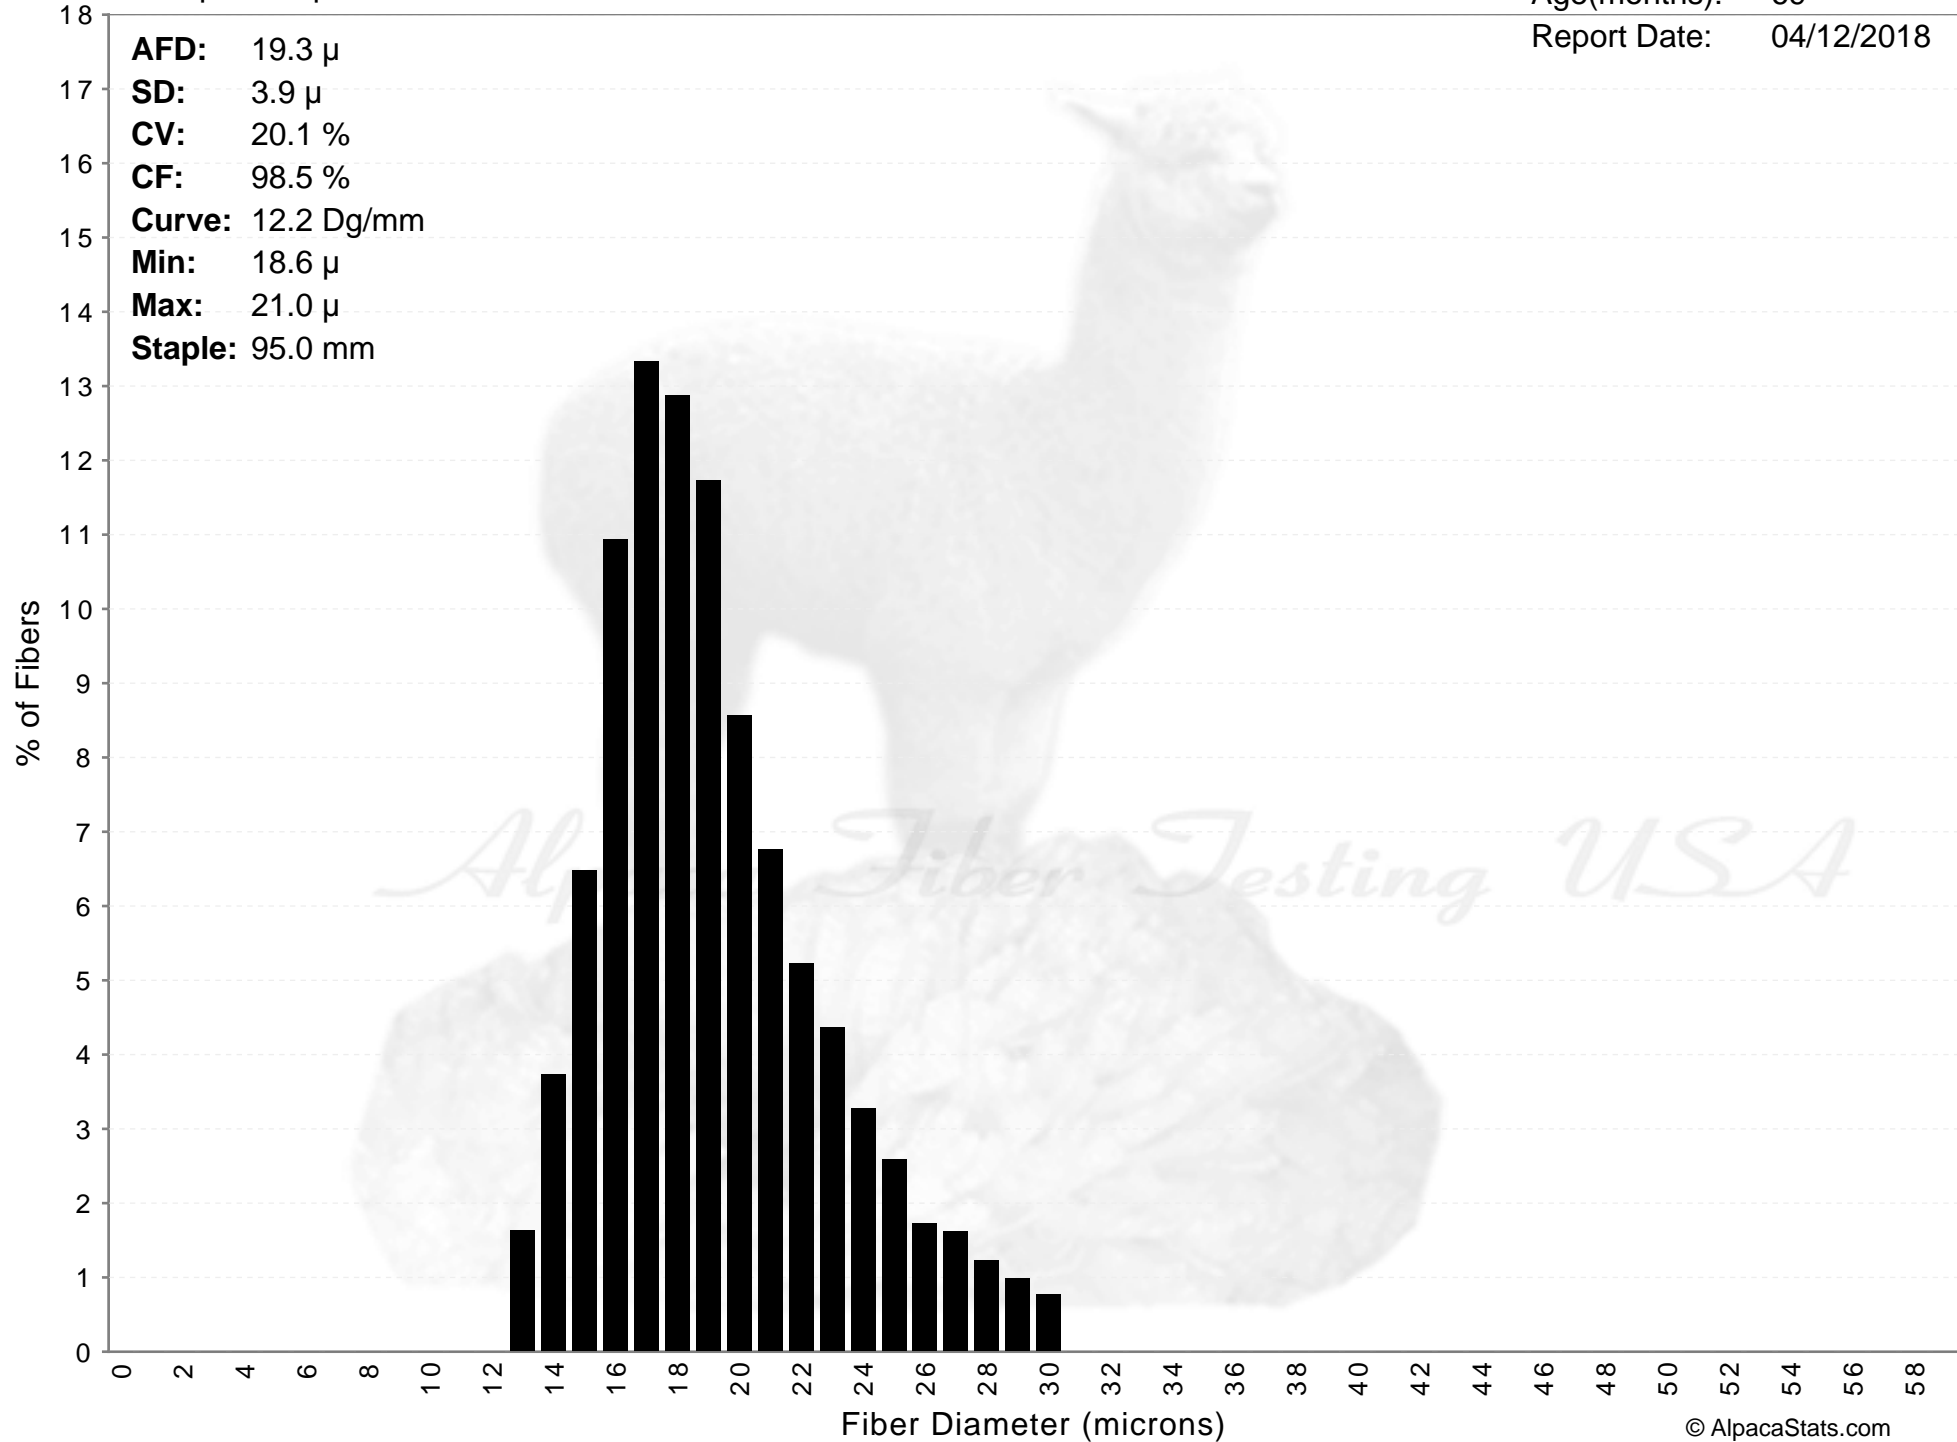

Sun Spiced Alpacas

LILLY

Age(months): 69
Report Date: 04/12/2018

AFD: 19.3 μ
SD: 3.9 μ
CV: 20.1 %
CF: 98.5 %
Curve: 12.2 Dg/mm
Min: 18.6 μ
Max: 21.0 μ
Staple: 95.0 mm

Sun Spiced Alpacas

LILLY

Age(months): 69

Report Date: 04/12/2018

AFD: 19.3 μ
SD: 3.9 μ
CV: 20.1 %
CF: 98.5 %
Curve: 12.2 Dg/mm
Min: 18.6 μ
Max: 21.0 μ
Staple: 95.0 mm