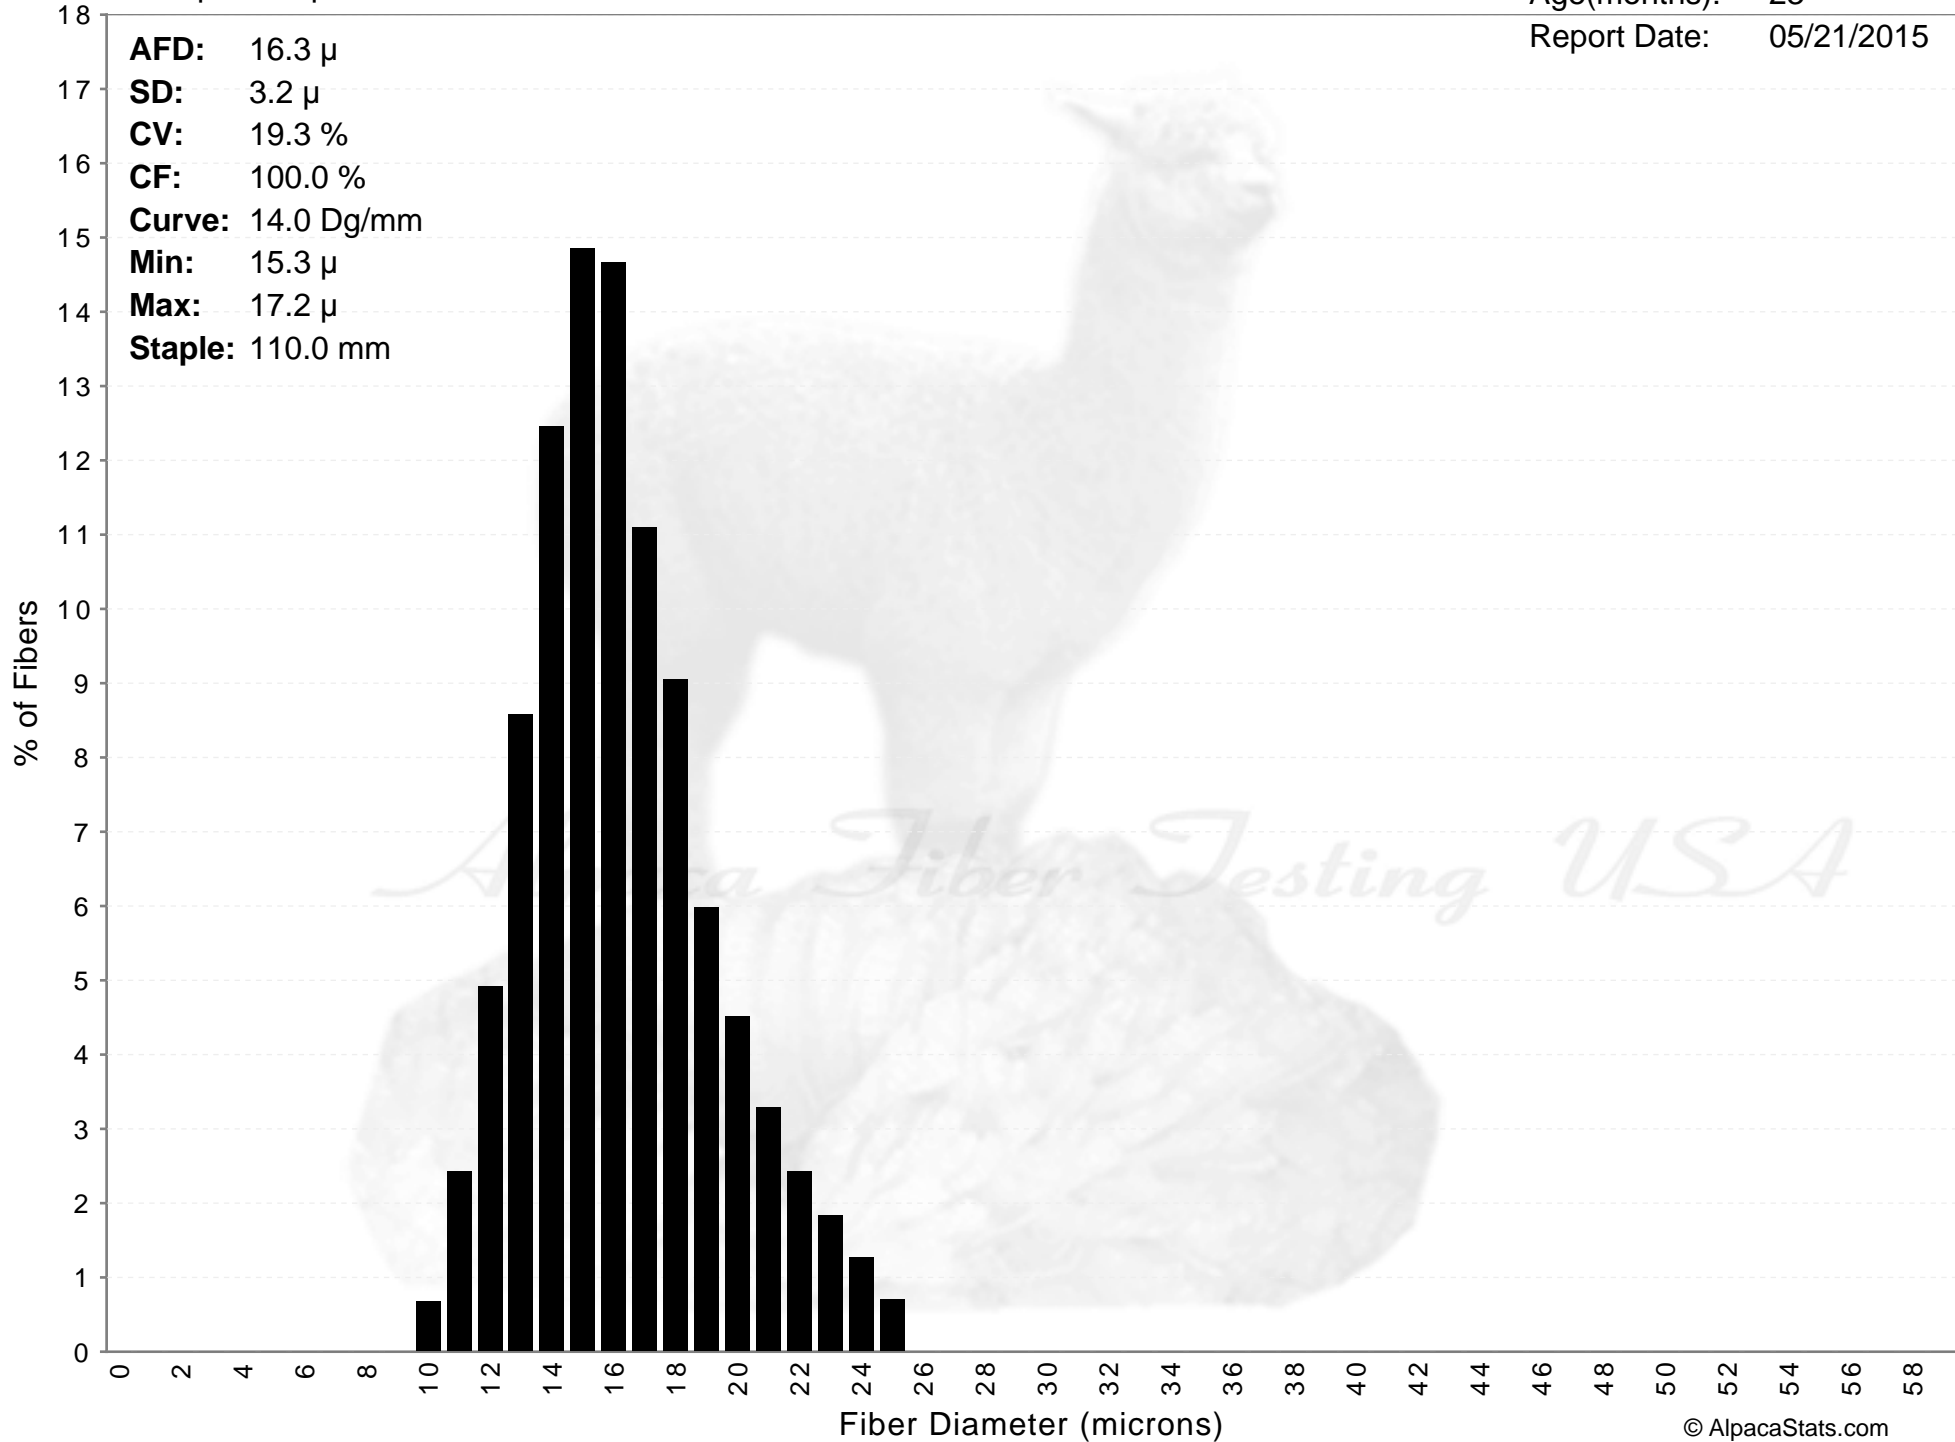

Sun Spiced Alpacas

ATHENA

Age(months): 23
Report Date: 05/21/2015

AFD: 16.3 μ
SD: 3.2 μ
CV: 19.3 %
CF: 100.0 %
Curve: 14.0 Dg/mm
Min: 15.3 μ
Max: 17.2 μ
Staple: 110.0 mm

Sun Spiced Alpacas

ATHENA

Age(months): 23

Report Date: 05/21/2015

AFD: 16.3 μ
SD: 3.2 μ
CV: 19.3 %
CF: 100.0 %
Curve: 14.0 Dg/mm
Min: 15.3 μ
Max: 17.2 μ
Staple: 110.0 mm